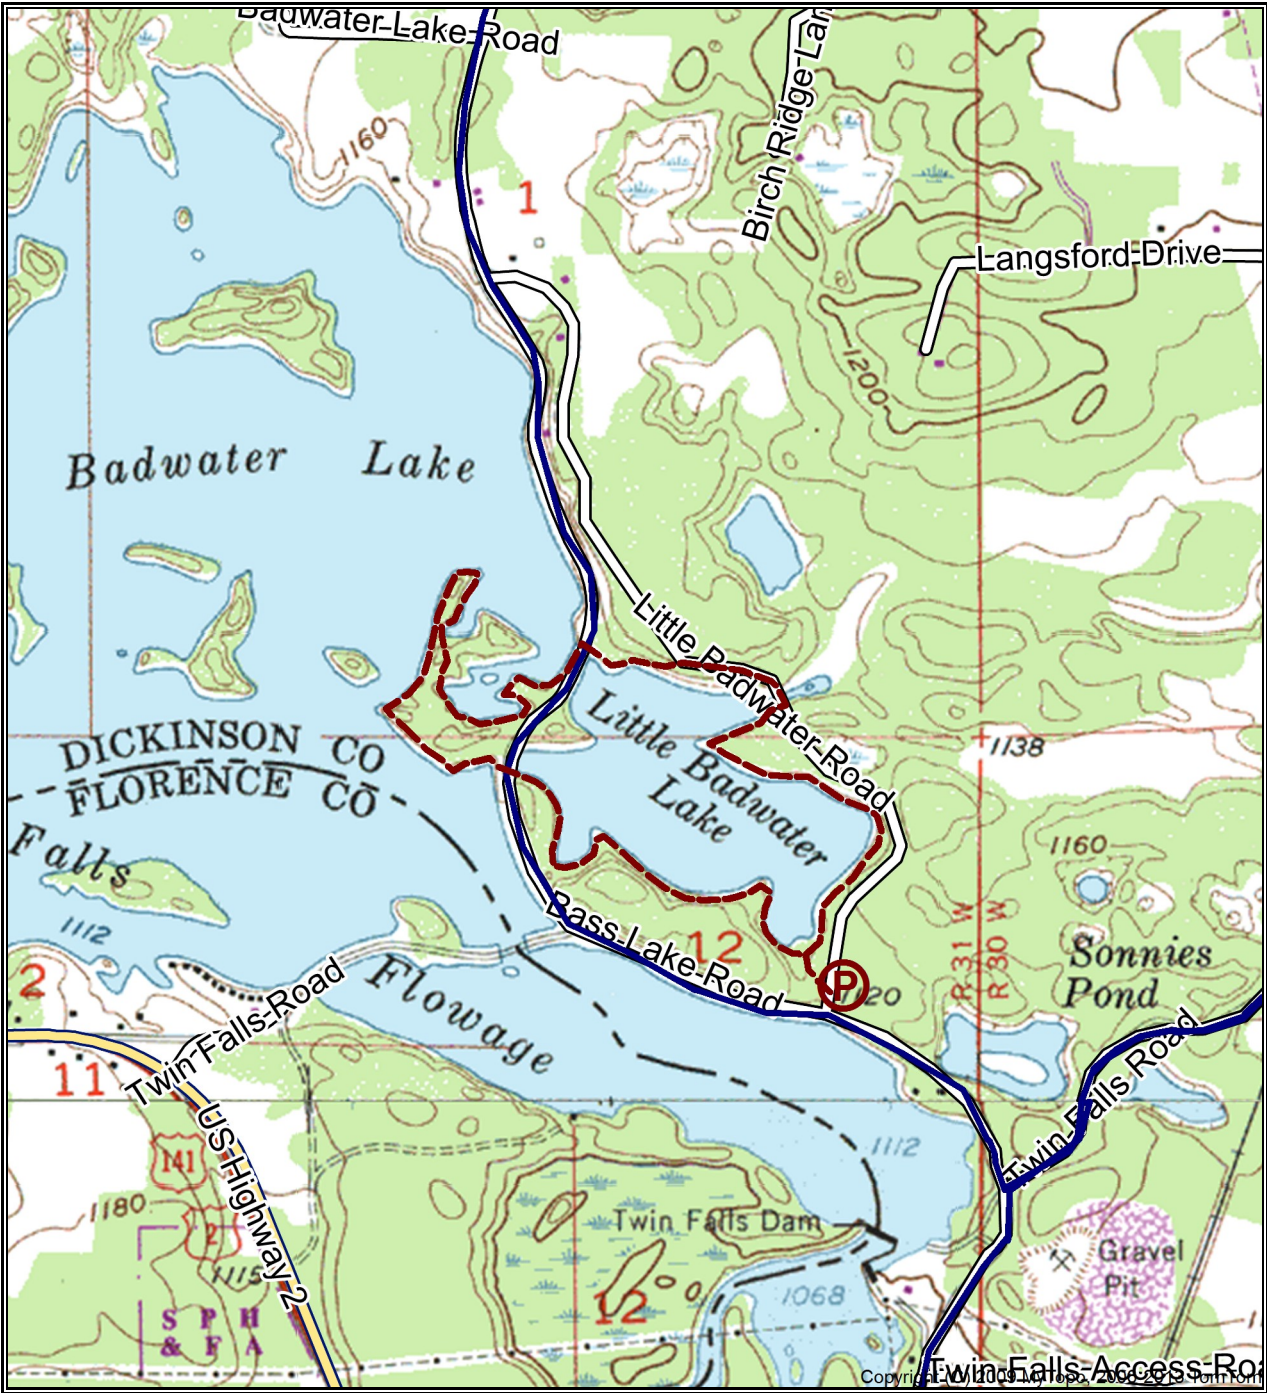

LITTLE BADWATER TRAIL

22 Mi

DickinsonCountyBikePath.org